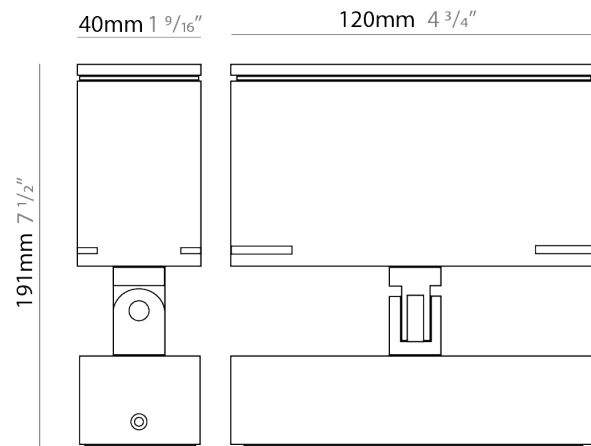

TARGET SURFACE

E9F232- _____ - _____
base number   Finish   Lens
                         Options   Options

1. To build a product code in our configurator select the specify button on the base model # product page
2. To build a manual product code on this datasheet choose from the options listed below in blue font and add the suffix to the base model #

GENERAL

Series: Target
Brand: Platek
Division: Exterior
Mounting Type: Surface
Mounting Location: Above Ground
Subcategory: Flood

PHYSICAL

Shape: Rectangle
Length (mm): 120
Length (in): 4 ¾
Width (mm): 40
Width (in): 1 ⅞
Height (mm): 191
Height (in): 7 ½
Light Distribution: Adjustable / Direct
Screws: A4 stainless steel
Diffuser: Clear tempered glass
Fixture Finish: [BLK / WHI / GRY / COR / ANT / BRZ](#)
Fixture Material: Aluminum Die Cast
Cable Details: 2000mm Cable

ELECTRICAL

Lamp Type: LED
Total Output Wattage (W): 8
Dimming: DMX
Driver Included: No
Driver Location: Remote
Driver Type: Constant Current - Universal
Driver Class: Class 2
Input Voltage (V): 120 - 277
Constant Current (MA): 700

LED

Number of LEDs: 4
Color Temperature (°K): RGBW
CRI: >80 CRI
Lamp Life (hrs): 60000
Special LEDs offerings: RGBW

OPTICAL

Optic°: [9 / 24 / 48 / ELL](#)
Adjustability: Tilt 90°

RATINGS AND CERTIFICATIONS

Certified By: Certified for North American Standards
IP Rating: IP66
IK Rating: IK08
Bug Rating: B3 U0 G0