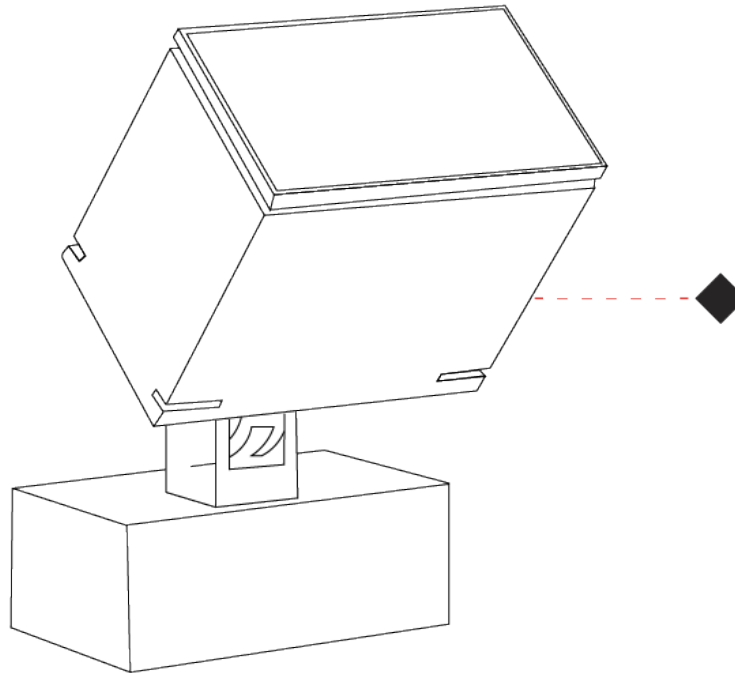

TARGET SURFACE

E9F233-

PROJECT _____

TYPE _____

SPECIFIER _____

QUANTITY _____

DATE _____

E