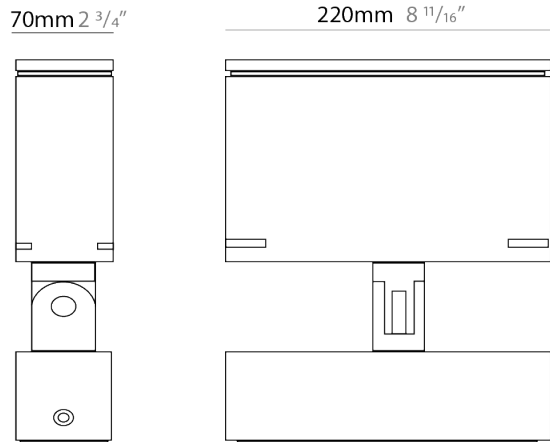

PROJECT _____
TYPE _____
SPECIFIER _____
QUANTITY _____
DATE _____

TARGET SURFACE

E9F234- -
base number   Finish   Lens
                         Options   Options

1. To build a product code in our configurator select the specify button on the base model # product page
2. To build a manual product code on this datasheet choose from the options listed below in blue font and add the suffix to the base model #

GENERAL

Series: Target
Brand: Platek
Division: Exterior
Mounting Type: Surface
Mounting Location: Above Ground
Subcategory: Flood

PHYSICAL

Shape: Rectangle
Length (mm): 220
Length (in): 8 ¹¹/₁₆
Width (mm): 70
Width (in): 2 ³/₄
Height (mm): 213
Height (in): 8 ³/₈
Light Distribution: Adjustable / Direct
Screws: A4 stainless steel
Diffuser: Clear tempered glass
Fixture Finish: BLK / WHI / GRY / COR / ANT / BRZ
Fixture Material: Aluminum Die Cast
Cable Details: 2000mm Cable

ELECTRICAL

Lamp Type: LED
Total Output Wattage (W): 32
Dimming: DMX
Driver Included: No
Driver Location: Remote
Driver Type: Constant Current - Universal
Driver Class: Class 2
Input Voltage (V): 120 - 277
Constant Current (MA): 700

LED

Number of LEDs: 16
Color Temperature (°K): RGBW
CRI: >80 CRI
Lamp Life (hrs): 60000
Special LEDs offerings: RGBW

OPTICAL

Optic°: 9 / 24 / 48 / ELL
Adjustability: Rotational 330°; Tilt 90°

RATINGS AND CERTIFICATIONS

Certified By: Certified for North American Standards
IP rating: IP66
IK Rating: IK08
Bug Rating: B2 U0 G0